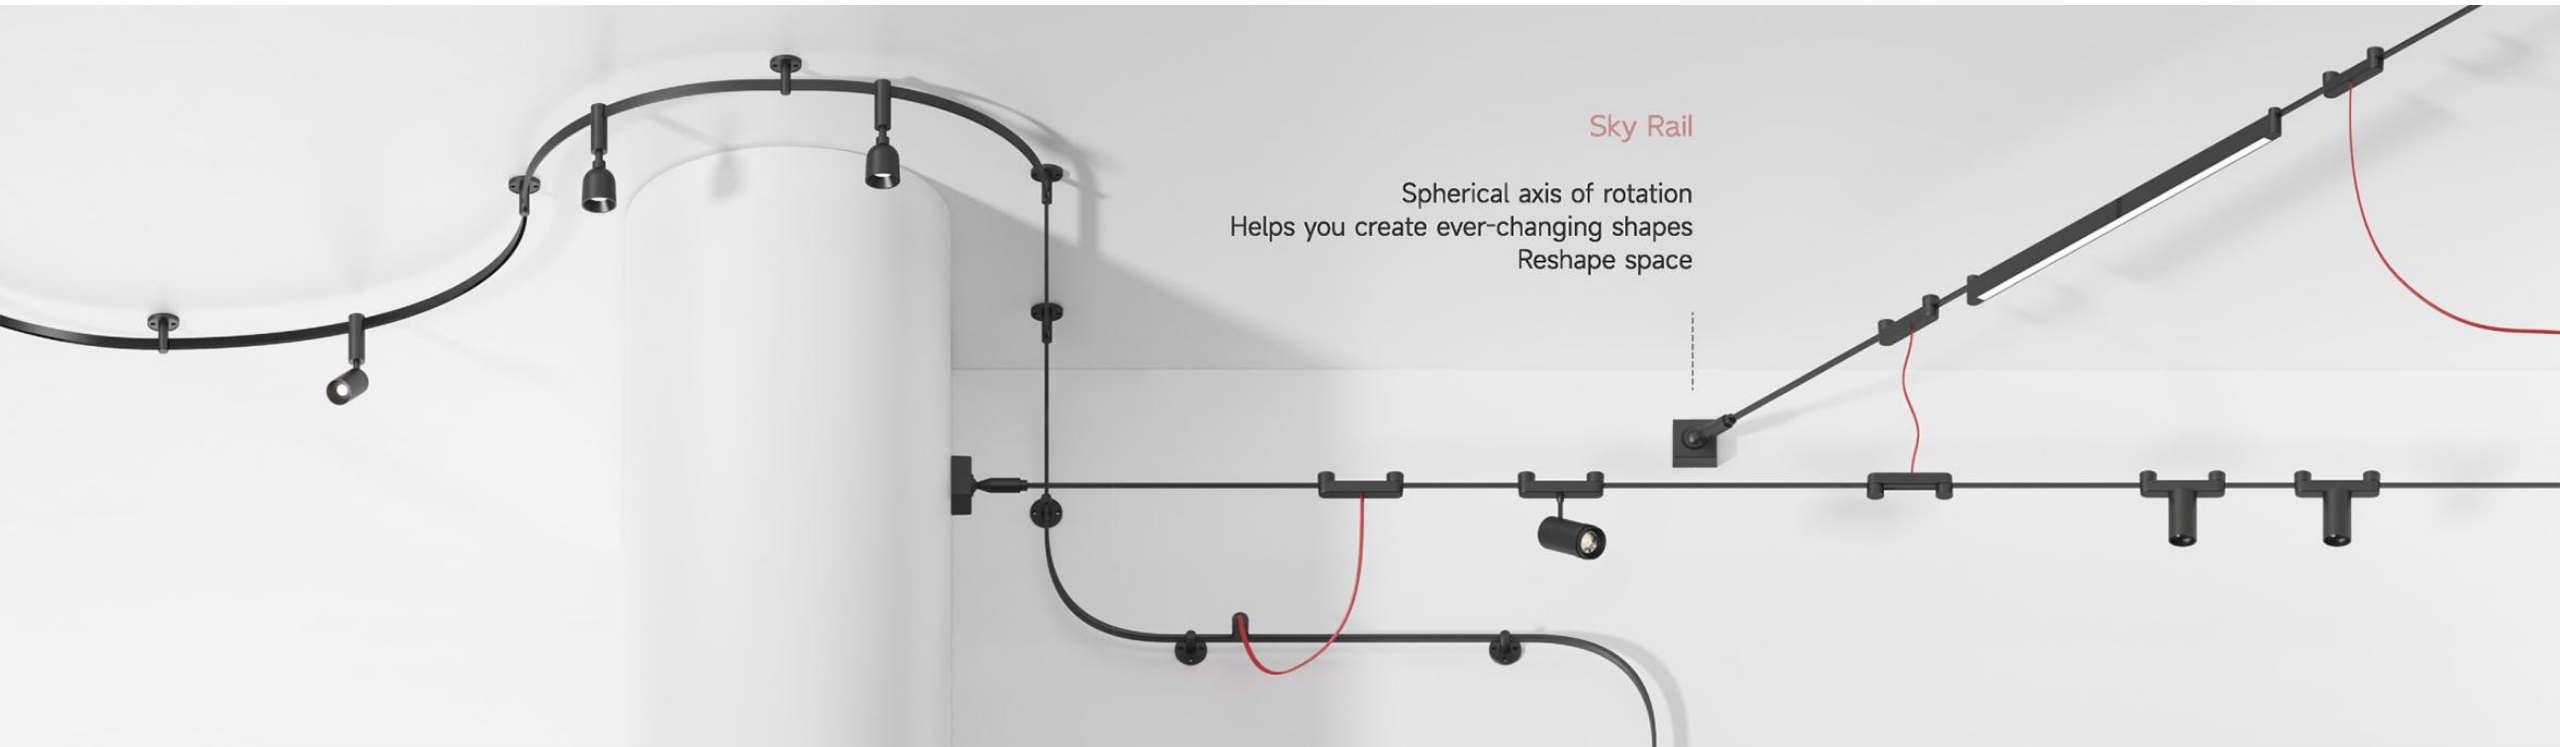

ECOSYSTEM

FM:LEAVES Lighting Technology Co. Ltd

Date: 2023-10

LEGO - Color Bridge

Variety of shapes
Light module can be
added / spliced at any time
Accommodate any type of building

Arco System

Flexible track can adapt to changes in space
Including curves and gradients

Sky Rail

Spherical axis of rotation
Helps you create ever-changing shapes
Reshape space

Dexterous

No need to replace the entire luminaire
Easy maintenance for independent bulb replacement
Meet specific lighting needs

LNT Track

Adjustable, multi-lamp design
Environmental adaptability
energy saving and focus lighting
Suitable for all kinds of indoor lighting needs

01

6
Systems freely
splicing

Color Bridge - Arco System

Arco System - Sky Rail

Sky Rail - Dexterous

Dexterous - LNT Track

02

Infinately
changeable shapes
Unlimited creativity

Sky Rail - LNT Track - Dexterous

Arco System - Color Bridge

Color Bridge - LEGO

03