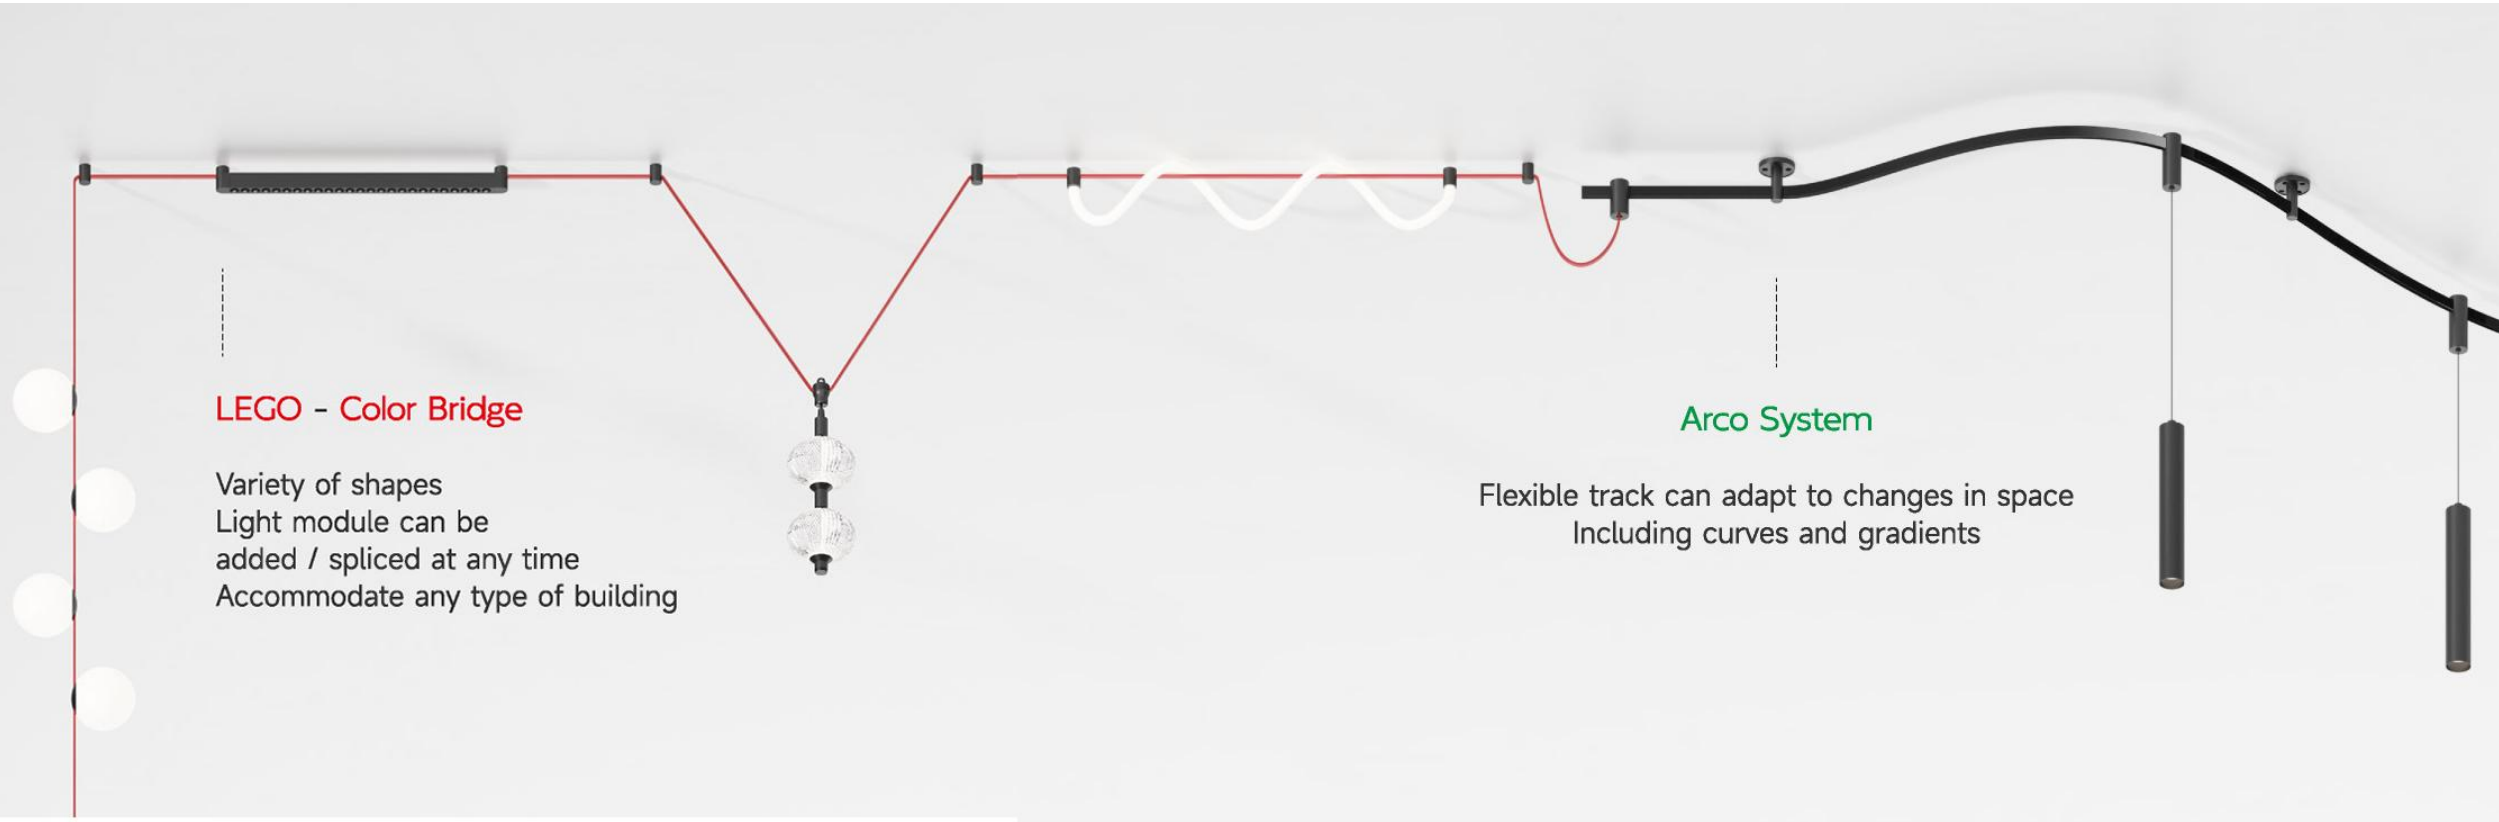

ECOSYSTEM

FM:LEAVES Lighting Technology Co. Ltd

Date: 2023-10

LEGO - Color Bridge

Variety of shapes
Light module can be
added / spliced at any time
Accommodate any type of building

Arco System

Flexible track can adapt to changes in space
Including curves and gradients

Sky Rail

Spherical axis of rotation
Helps you create ever-changing shapes
Reshape space

Dexterous

No need to replace the entire luminaire
Easy maintenance for independent bulb replacement
Meet specific lighting needs

LNT Track

Adjustable, multi-lamp design
Environmental adaptability
energy saving and focus lighting
Suitable for all kinds of indoor lighting needs

01

6
Systems freely
splicing

Color Bridge - Arco System

Arco System - Sky Rail