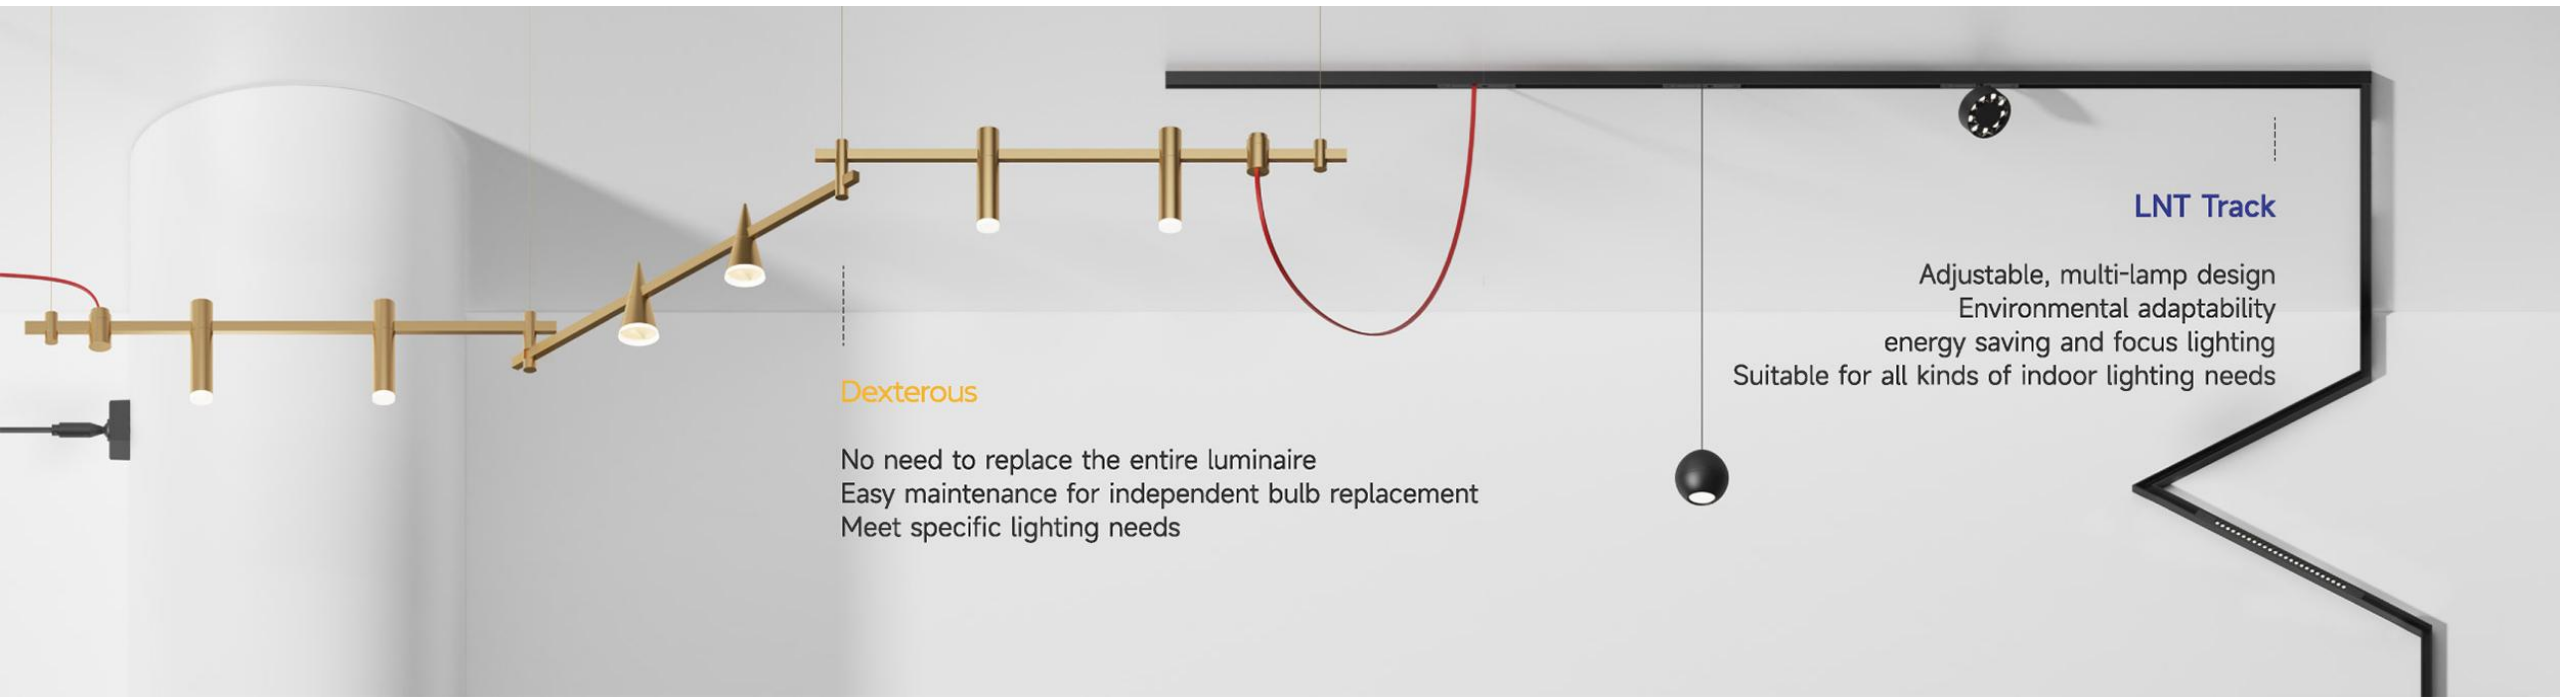

ECOSYSTEM

FM:LEAVES Lighting Technology Co. Ltd

Date: 2023-10

LEGO - Color Bridge

Variety of shapes
Light module can be
added / spliced at any time
Accommodate any type of building

Arco System

Flexible track can adapt to changes in space
Including curves and gradients

Sky Rail

Spherical axis of rotation
Helps you create ever-changing shapes
Reshape space

Dexterous

No need to replace the entire luminaire
Easy maintenance for independent bulb replacement
Meet specific lighting needs

LNT Track

Adjustable, multi-lamp design
Environmental adaptability
energy saving and focus lighting
Suitable for all kinds of indoor lighting needs

01

6
Systems freely
splicing

Color Bridge - Arco System

Arco System - Sky Rail