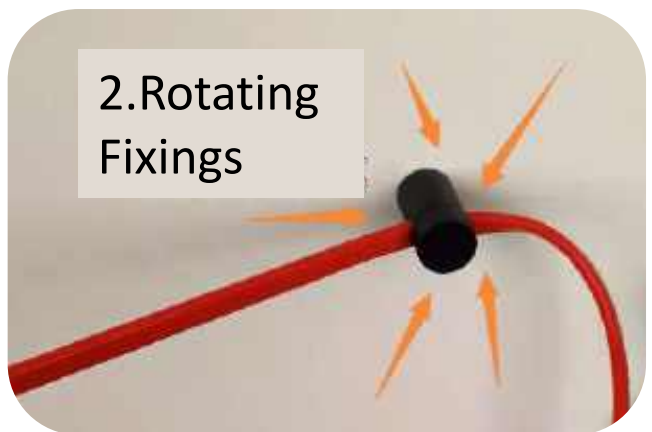

2. Rotating Fixings