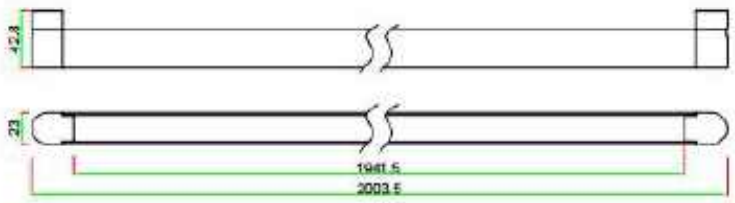

CQA-XTM-9J-90W

Beam angle: 100°
CRI: ≥90
CCT.: 3000K/3500K
/4000K/5000K
Material: Aluminum
Voltage: AC100-240V,DC48V