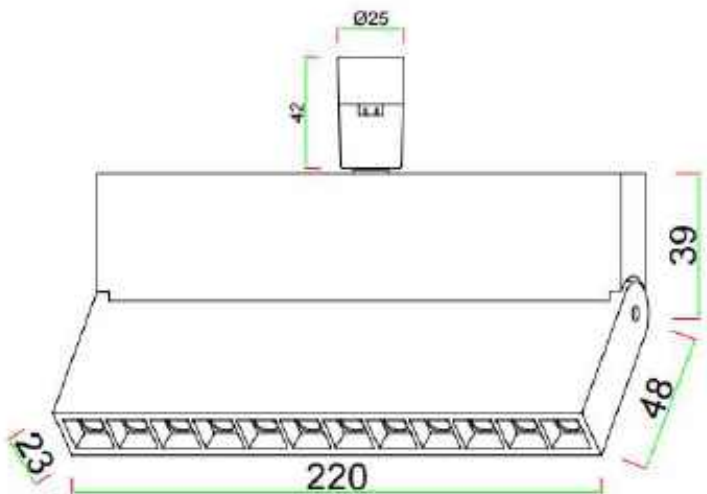

## LED Spotlight (06 series)

- ✓ Natural and smooth structure design

3.4 LED Wall Washer

**Item:** CQP-BXQD-21-6W  
**Watt.:** LED 6W  
**Size:** L112\*W23\*H87mm

**Item:** CQP-BXQD-22-12W  
**Watt.:** LED 12W  
**Size:** L220\*W23\*H87mm