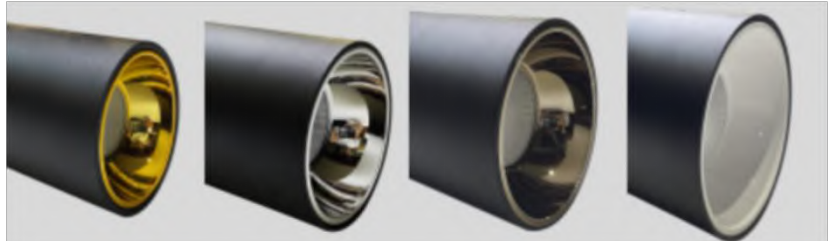

Basic Style: CQP-DW01 series

• This reflector can do below colors :
Golden/Silver/Pearl Black/White