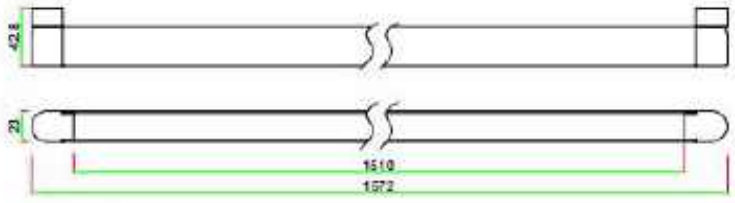

CQA-XTM-7J-70W

Item: CQA-XTM-9J-90W
Watt.: LED 90W
Size: 2003.5*23*42.8mm