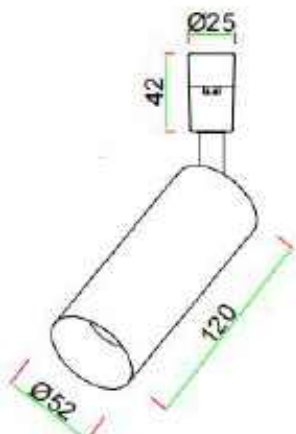

CQP-SP-063-12W