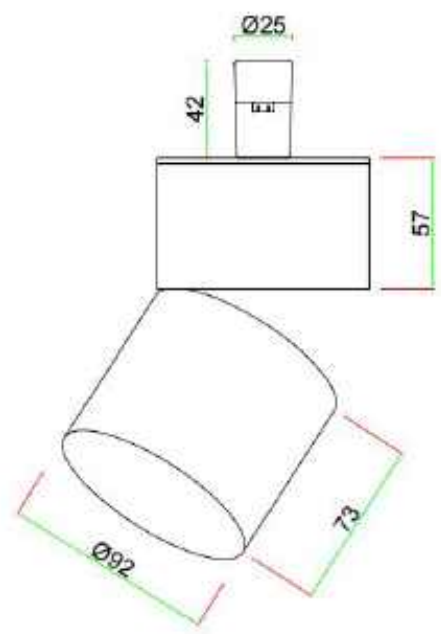

CQP-DW02-R92-18W