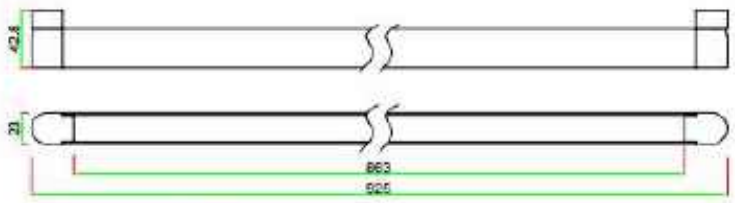

# 3.1 LED Line Lamp (Flood lighting)

**Item:** CQA-XTM-2J-20W  
**Watt.:** LED 20W  
**Size:** 494\*23\*42.8mm

CQA-XTM-2J-20W

**Item:** CQA-XTM-4J-40W  
**Watt.:** LED 40W  
**Size:** 925\*23\*42.8mm

CQA-XTM-4J-40W