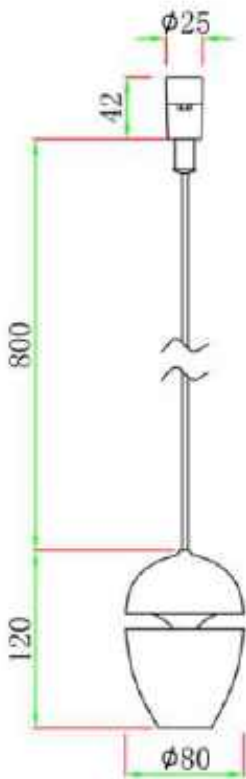

Item: CQP-CD-04-6W
Watt.: LED 6W
Size: D80*H120mm
(the lenth for hanging wire:800mm)
Color: Black Blue

Beam angle: 45°
CRI: ≥90
CCT.: 3000K/3500K /4000K/5000K
Material: Aluminum +PA66
Voltage: AC100-240V,DC48V