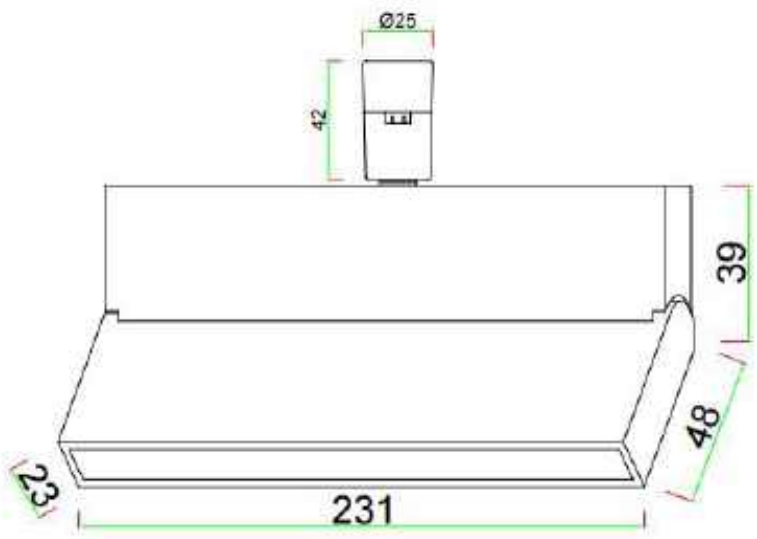

Item: CQP-BXQM-11-6W
Watt.: LED 6W
Size: L118*W23*H87mm

Item: CQP-BXQM-12-12W
Watt.: LED 12W
Size: L231*W23*H87mm

Beam angle: 100°
CRI: ≥90
CCT.: 3000K/3500K /4000K/5000K
Material: Aluminum +PA66
Voltage: AC100-240V,DC48V