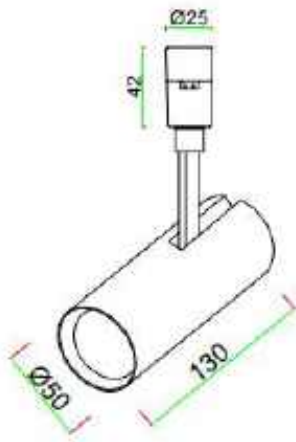

3.3 LED Spotlight (01 series)

Item: CQP-SP-011-12W
Watt.: LED 12W
Size: D50*130mm

Item: CQP-SP-012-18W
Watt.: LED 18W
Size: D65*156mm

Item: CQP-SP-013-24W
Watt.: LED 24W
Size: D76*182mm

Beam angle: 15°/24°/36°
CRI: ≥90
CCT.: 3000K/3500K
/4000K/5000K
Material: Aluminum+PA66
Voltage: AC100-240V,DC48V