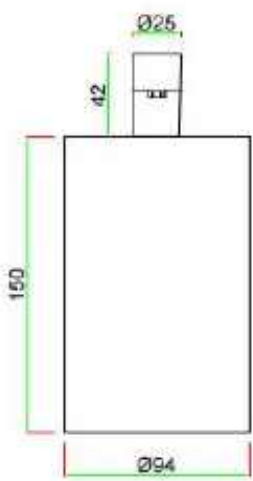

CQP-DW01-R94-18W