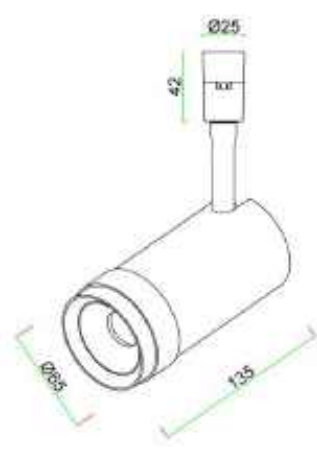

LED Spotlight (03 series)

can adjust the beam angle from 10° to 55°

Item: CQP-SP-032-10W
Watt.: LED 10W
Size: D55*115mm

Item: CQP-SP-033-12W
Watt.: LED 12W
Size: D65*135mm

CRI: ≥90
CCT.:
3000K/3500K
/4000K/5000K
Material:
Aluminum +PA66
Voltage:DC48V