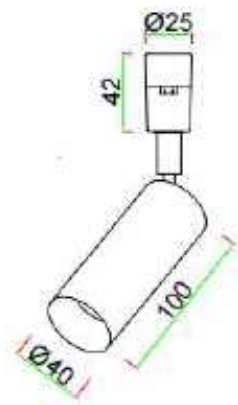

LED Spotlight 06 series

Item: CQP-SP-062-6W
Watt.: LED 6W
Size: D40*H100mm

Item: CQP-SP-063-12W
Watt.: LED 12W
Size: D52*H120mm

Item: CQP-SP-064-18W
Watt.: LED 18W
Size: D63*H140mm

Beam angle: 15°/24°/36°
CRI: ≥90
CCT.: 3000K/3500K
/4000K/5000K
Material: Aluminum +PA66
Voltage: AC100-240V,DC48V