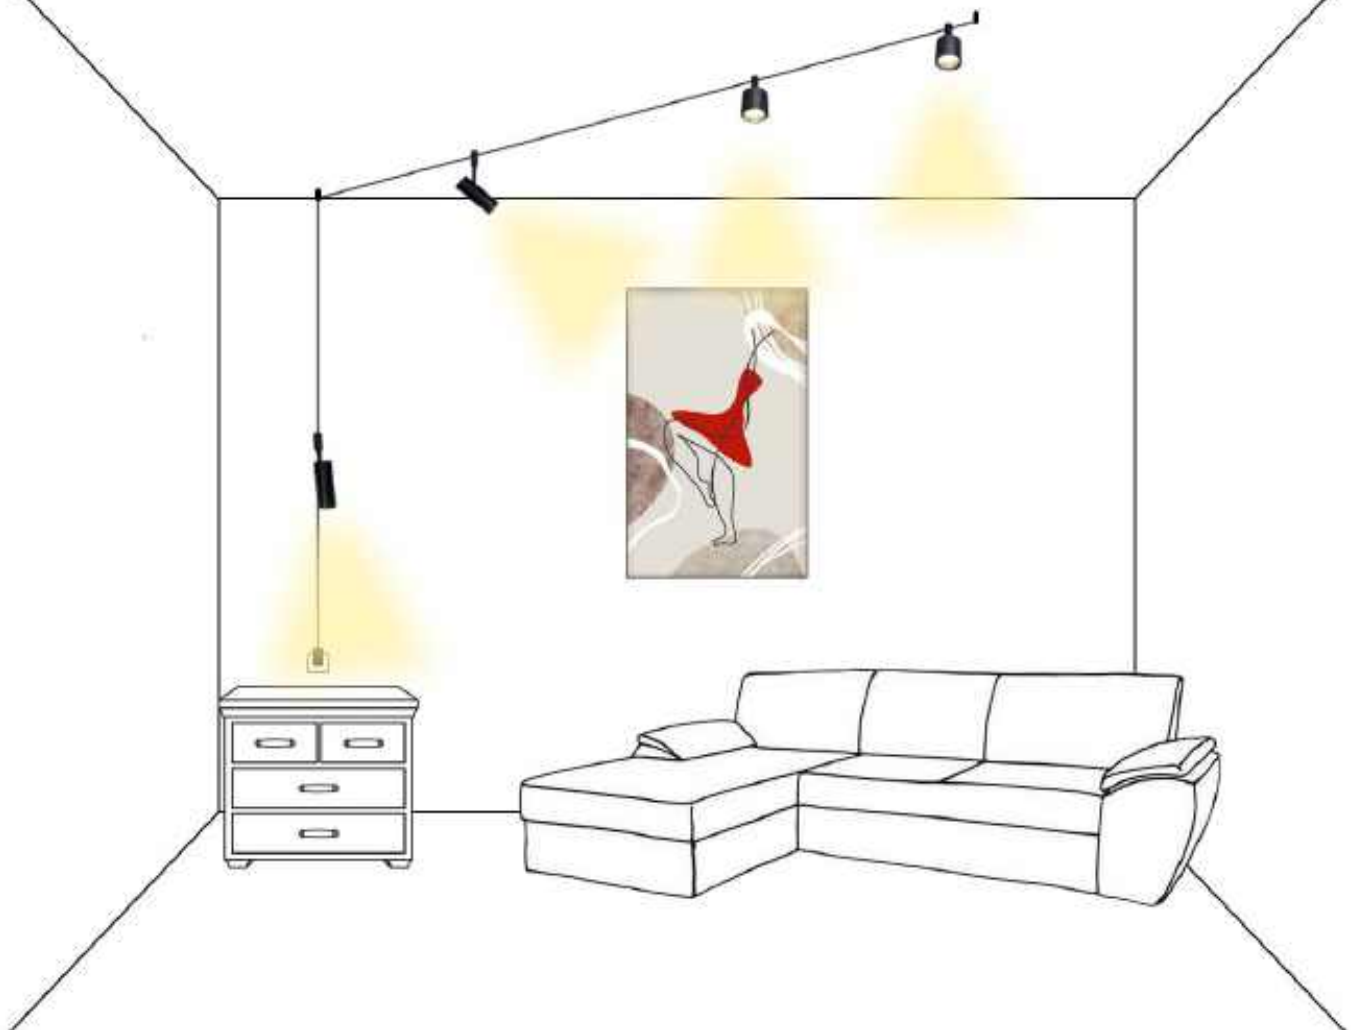

DIY YOUR WORK

•**Website:**

<https://www.facebook.com/leavesledlighting>

<https://www.wol-lighting.com>

•**E-mail:** sales@leaveslighting.com

•**Tel. :** +86-0760-22530838

•**Address:** Lefeng 8th Road, Sansha Industrial Park, Henglan Town, Zhongshan City, Guangdong Province, China.