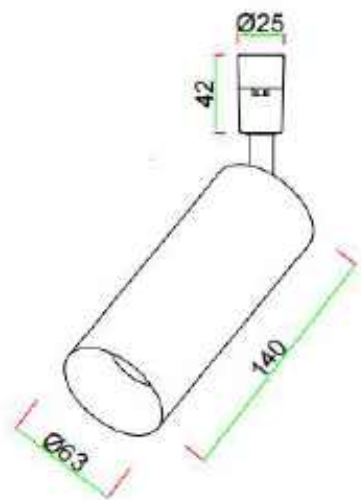

CQP-SP-064-18W