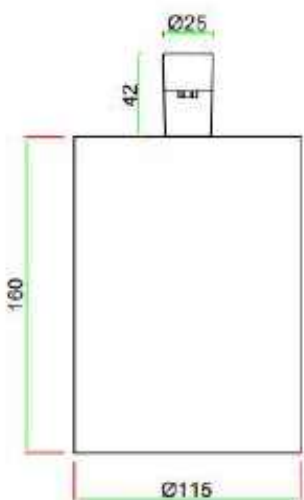

CQP-DW01-R115-24W

Item: CQP-DW01-R55-6W
Watt.: LED 6W
Size: D55*142mm

Item: CQP-DW01-R75-12W
Watt.: LED 12W
Size: D75*172mm

Item: CQP-DW01-R94-18W
Watt.: LED 18W
Size: D94*192mm

Item: CQP-DW01-R115-24W
Watt.: LED 24W
Size: D115*202mm

Beam angle: 15°/30°/45°
CRI: ≥90
CCT.: 3000K/3500K
/4000K/5000K
Material: Aluminum +PA66
Voltage: AC100-240V,DC48V