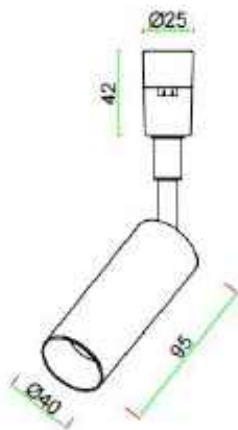

**Watt.:** LED 18W

**Size:** D65\*135mm

-----  
**Beam angle:** 15°/24°/36°

**CRI:** ≥90

**CCT.:** 3000K/3500K  
/4000K/5000K

**Material:** Aluminum +PA66

**Voltage:** AC100-240V,DC48V

CQP-SP-22

# LED Spotlight (03 series)

can adjust the beam angle from 10° to 55°

**Item:** CQP-SP-032-10W  
**Watt.:** LED 10W  
**Size:** D55\*115mm

**Item:** CQP-SP-033-12W  
**Watt.:** LED 12W  
**Size:** D65\*135mm

# LED Spotlight (04 series)

CQP-SP-042-6W

Patented Product

**Item:** CQP-SP-042-6W

**Watt.:** LED 6W

**Size:** D40\*95mm

**Beam angle:** 15°/24°/38°

**CRI:** ≥90