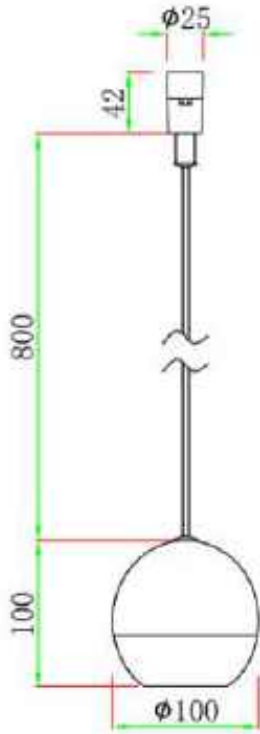

# LED Down Light (Adjustable Style)

**Item:** CQP-DW02-R72-12W  
**Watt.:** LED 12W  
**Size:** D72\*H108mm

**Item:** CQP-DW02-R92-18W  
**Watt.:** LED 18W  
**Size:** D92\*H130mm

-----  
**Beam angle:** 15°/24°/36°  
**CRI:** ≥90  
**CCT.:** 3000K/3500K  
/4000K/5000K  
**Material:** Aluminum +PA66  
**Voltage:** AC100-240V,DC48V

# LED Down Light (Adjustable Style)

**Item:** CQP-SP-69C-6W  
**Watt.:** LED 6W  
**Size:** D71\*50mm

**Item:** CQP-SP-92C-9W  
**Watt.:** LED 9W  
**Size:** D94\*34mm

-----  
**Beam angle:** 15°/24°  
**CRI:** ≥90  
**CCT.:** 3000K/3500K  
/4000K/5000K  
**Material:** Aluminum +PA66  
**Voltage:** AC100-240V,DC48V

## 3.6 LED Pendant Light (Adjustable)

- ✓ According to different mood needs, it could be adjusted to different angles by a simple rotation.

**Item:** CQP-CD-07-12W

**So flexible!**

**Item:** CQP-CD-07-12W  
**Watt.:** LED 12W  
**Size:** D100\*H100mm  
 ( the lenth for hanging wire:800mm )  
**Color:** Black or White

-----  
**Beam angle:** 10°/15°/24°/36°/55°  
**CRI:** ≥90  
**CCT.:** 3000K/3500K /4000K/5000K  
**Material:** Aluminum +PA66  
**Voltage:** AC100-240V,DC48V

**Item:** CQP-CD-05-6W  
**Watt.:** LED 6W  
**Size:** D60\*H120mm ( the lenth for hanging wire:800mm )  
**Color:** gray and gold.