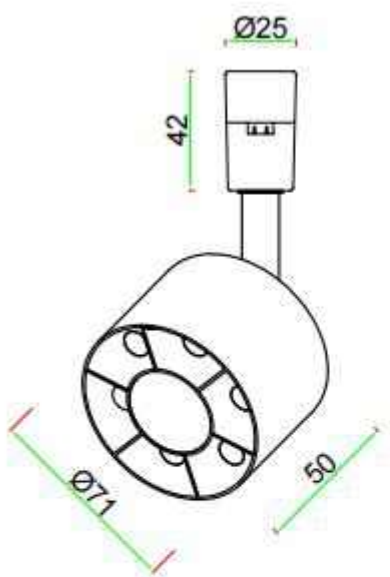

# LED Down Light (Adjustable Style)

**Item:** CQP-DW02-R72-12W  
**Watt.:** LED 12W  
**Size:** D72\*H108mm

**Item:** CQP-DW02-R92-18W  
**Watt.:** LED 18W  
**Size:** D92\*H130mm

-----  
**Beam angle:** 15°/24°/36°  
**CRI:** ≥90  
**CCT.:** 3000K/3500K  
/4000K/5000K  
**Material:** Aluminum +PA66  
**Voltage:** AC100-240V,DC48V

✓ There is no bare screw mark on the whole housing.

✓ 180 ° adjustable,

✓ 360 ° rotatable.

Let light be everywhere

# LED Down Light (Adjustable Style)

**Item:** CQP-SP-69C-6W  
**Watt.:** LED 6W  
**Size:** D71\*50mm

**Item:** CQP-SP-92C-9W  
**Watt.:** LED 9W  
**Size:** D94\*34mm

-----  
**Beam angle:** 15°/24°  
**CRI:** ≥90  
**CCT.:** 3000K/3500K  
/4000K/5000K  
**Material:** Aluminum +PA66  
**Voltage:** AC100-240V,DC48V