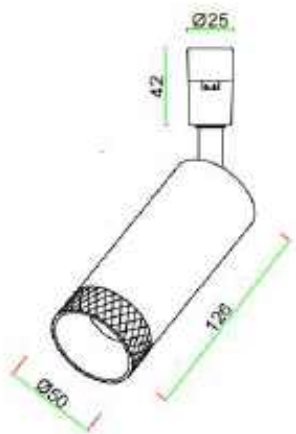

Item: CQP-SP-052-12W

Watt.: LED 12W

Size: D50*126mm

Beam angle: 15°/24°/36°

CRI: ≥90

CCT.: 3000K/3500K /4000K/5000K

Material: Aluminum +PA66

Voltage: AC100-240V DC48V