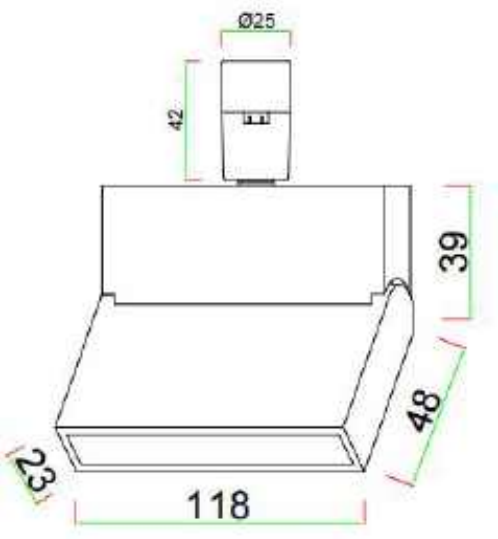

Item: CQP-BXQM-11-6W
Watt.: LED 6W
Size: L118*W23*H87mm

Item: CQP-BXQM-12-12W
Watt.: LED 12W
Size: L231*W23*H87mm

Beam angle: 100°
CRI: ≥90
CCT.: 3000K/3500K /4000K/5000K
Material: Aluminum +PA66
Voltage: AC100-240V,DC48V