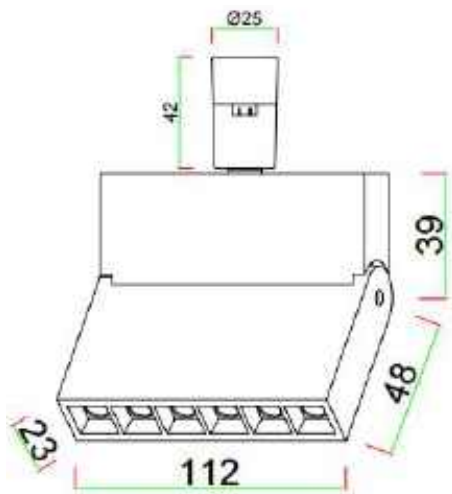

## LED Spotlight (06 series)

- ✓ Natural and smooth structure design

3.4 LED Wall Washer

**Item:** CQP-BXQD-21-6W  
**Watt.:** LED 6W  
**Size:** L112\*W23\*H87mm

**Item:** CQP-BXQD-22-12W  
**Watt.:** LED 12W  
**Size:** L220\*W23\*H87mm