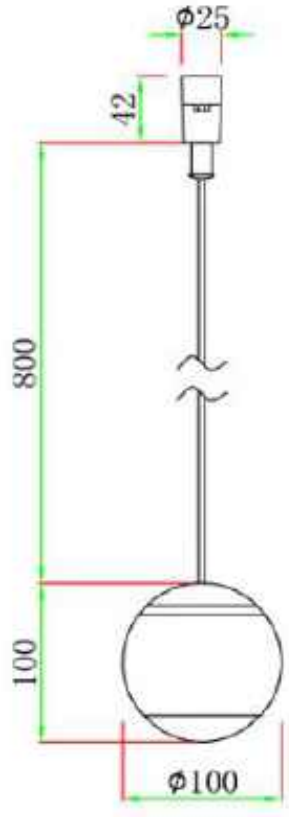

Item: CQP-CD-06-6W
Watt.: LED 6W
Size: D100*H100mm (the lenth for hanging wire:800mm)
Color: Gold

Beam angle: 50°
CRI: ≥90
CCT.: 3000K/3500K /4000K/5000K
Material: Aluminum +PA66
Voltage: AC100-240V,DC48V