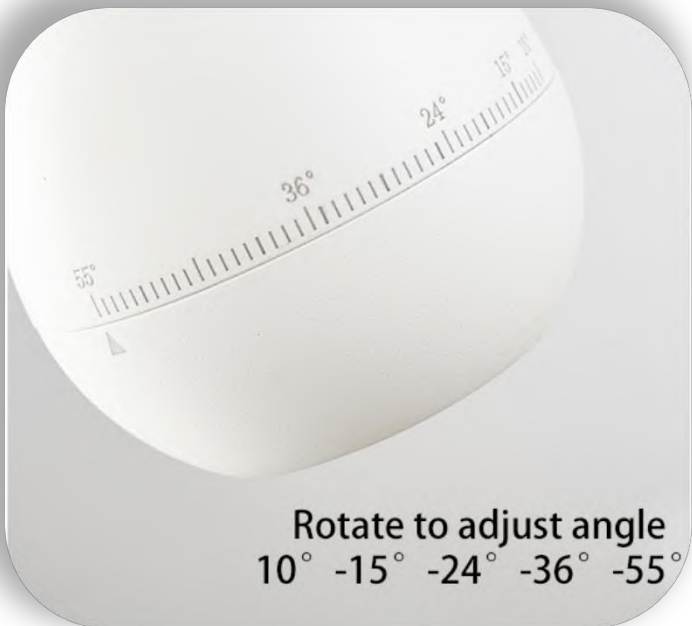

- ✓ According to different mood needs, it could be adjusted to different angles by a simple rotation.

Item: CQP-CD-07-12W

So flexible!