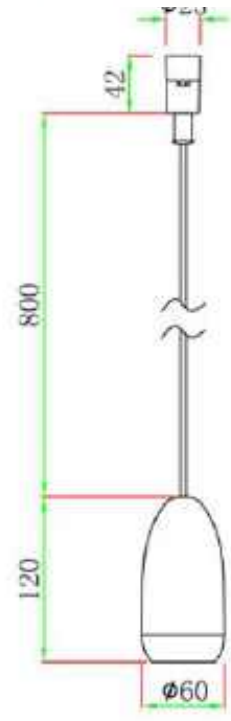

# LED Down Light (Adjustable Style)

**Item:** CQP-DW02-R72-12W  
**Watt.:** LED 12W  
**Size:** D72\*H108mm

**Item:** CQP-DW02-R92-18W  
**Watt.:** LED 18W  
**Size:** D92\*H130mm

-----  
**Beam angle:** 15°/24°/36°  
**CRI:** ≥90  
**CCT.:** 3000K/3500K  
/4000K/5000K  
**Material:** Aluminum +PA66  
**Voltage:** AC100-240V,DC48V

# LED Down Light (Adjustable Style)

**Item:** CQP-SP-69C-6W  
**Watt.:** LED 6W  
**Size:** D71\*50mm

**Item:** CQP-SP-92C-9W  
**Watt.:** LED 9W  
**Size:** D94\*34mm

-----  
**Beam angle:** 15°/24°  
**CRI:** ≥90  
**CCT.:** 3000K/3500K  
/4000K/5000K  
**Material:** Aluminum +PA66  
**Voltage:** AC100-240V,DC48V

## 3.6 LED Pendant Light (Adjustable)

- ✓ According to different mood needs, it could be adjusted to different angles by a simple rotation.

**Item:** CQP-CD-07-12W

**So flexible!**

**Item:** CQP-CD-07-12W  
**Watt.:** LED 12W  
**Size:** D100\*H100mm  
 ( the lenth for hanging wire:800mm )  
**Color:** Black or White

-----  
**Beam angle:** 10°/15°/24°/36°/55°  
**CRI:** ≥90  
**CCT.:** 3000K/3500K /4000K/5000K  
**Material:** Aluminum +PA66  
**Voltage:** AC100-240V,DC48V

**Item:** CQP-CD-05-6W  
**Watt.:** LED 6W  
**Size:** D60\*H120mm ( the lenth for hanging wire:800mm )  
**Color:** gray and gold.