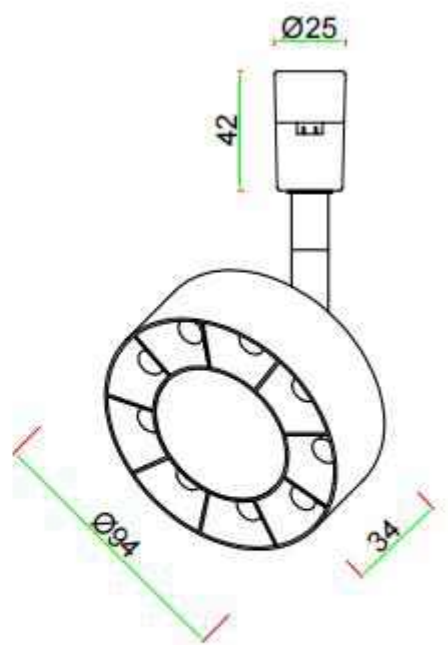

CQP-SP-92C-9W