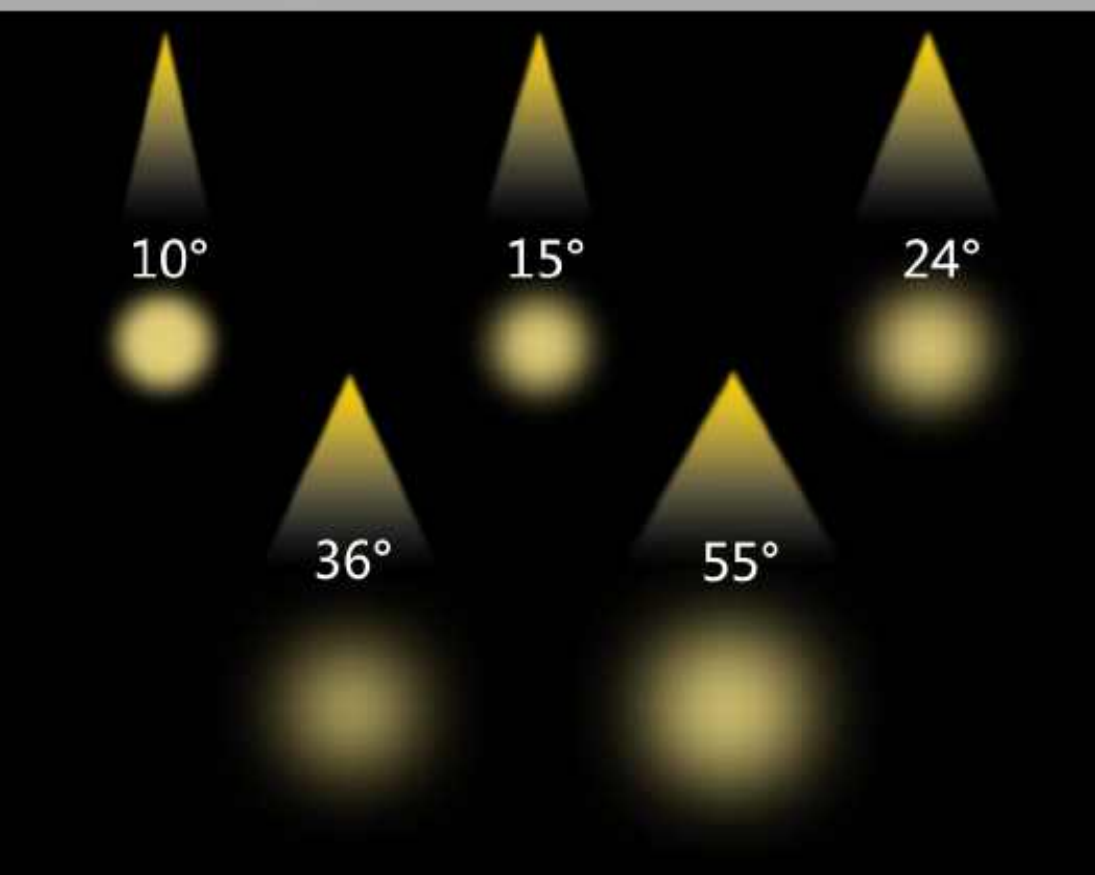

# LED Spotlight (03 series)

can adjust the beam angle from 10° to 55°

**Item:** CQP-SP-032-10W  
**Watt.:** LED 10W  
**Size:** D55\*115mm

**Item:** CQP-SP-033-12W  
**Watt.:** LED 12W  
**Size:** D65\*135mm