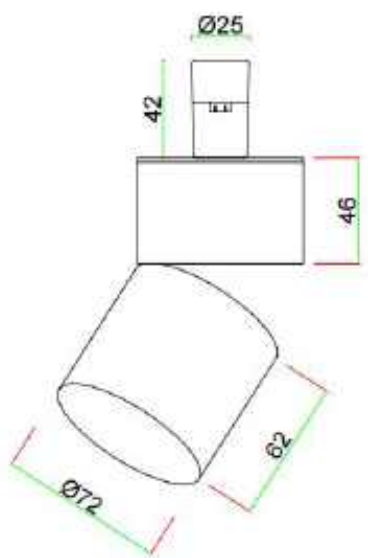

CQP-DW02-R72-12W