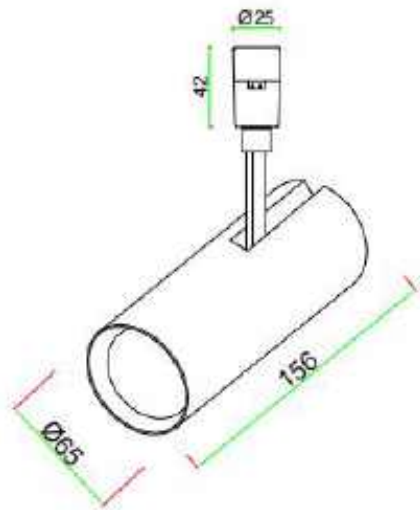

3.3 LED Spotlight (01 series)

Item: CQP-SP-011-12W
Watt.: LED 12W
Size: D50*130mm

Item: CQP-SP-012-18W
Watt.: LED 18W
Size: D65*156mm

Item: CQP-SP-013-24W
Watt.: LED 24W
Size: D76*182mm

Beam angle: 15°/24°/36°
CRI: ≥90
CCT.: 3000K/3500K
/4000K/5000K
Material: Aluminum+PA66
Voltage: AC100-240V,DC48V