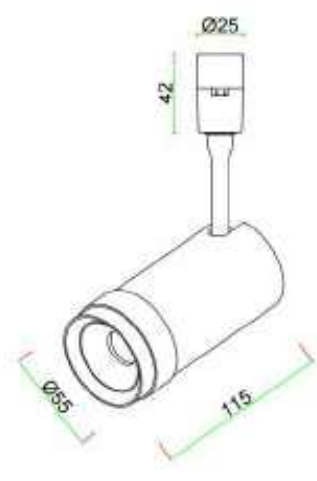

**Watt.:** LED 18W

**Size:** D65\*135mm

-----  
**Beam angle:** 15°/24°/36°

**CRI:** ≥90

**CCT.:** 3000K/3500K  
/4000K/5000K

**Material:** Aluminum +PA66

**Voltage:** AC100-240V,DC48V

CQP-SP-22

# LED Spotlight (03 series)

can adjust the beam angle from 10° to 55°

**Item:** CQP-SP-032-10W  
**Watt.:** LED 10W  
**Size:** D55\*115mm

**Item:** CQP-SP-033-12W  
**Watt.:** LED 12W  
**Size:** D65\*135mm