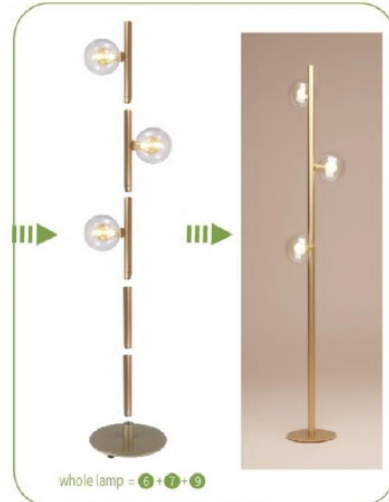

Just like LEGO-lights that you assemble on your own