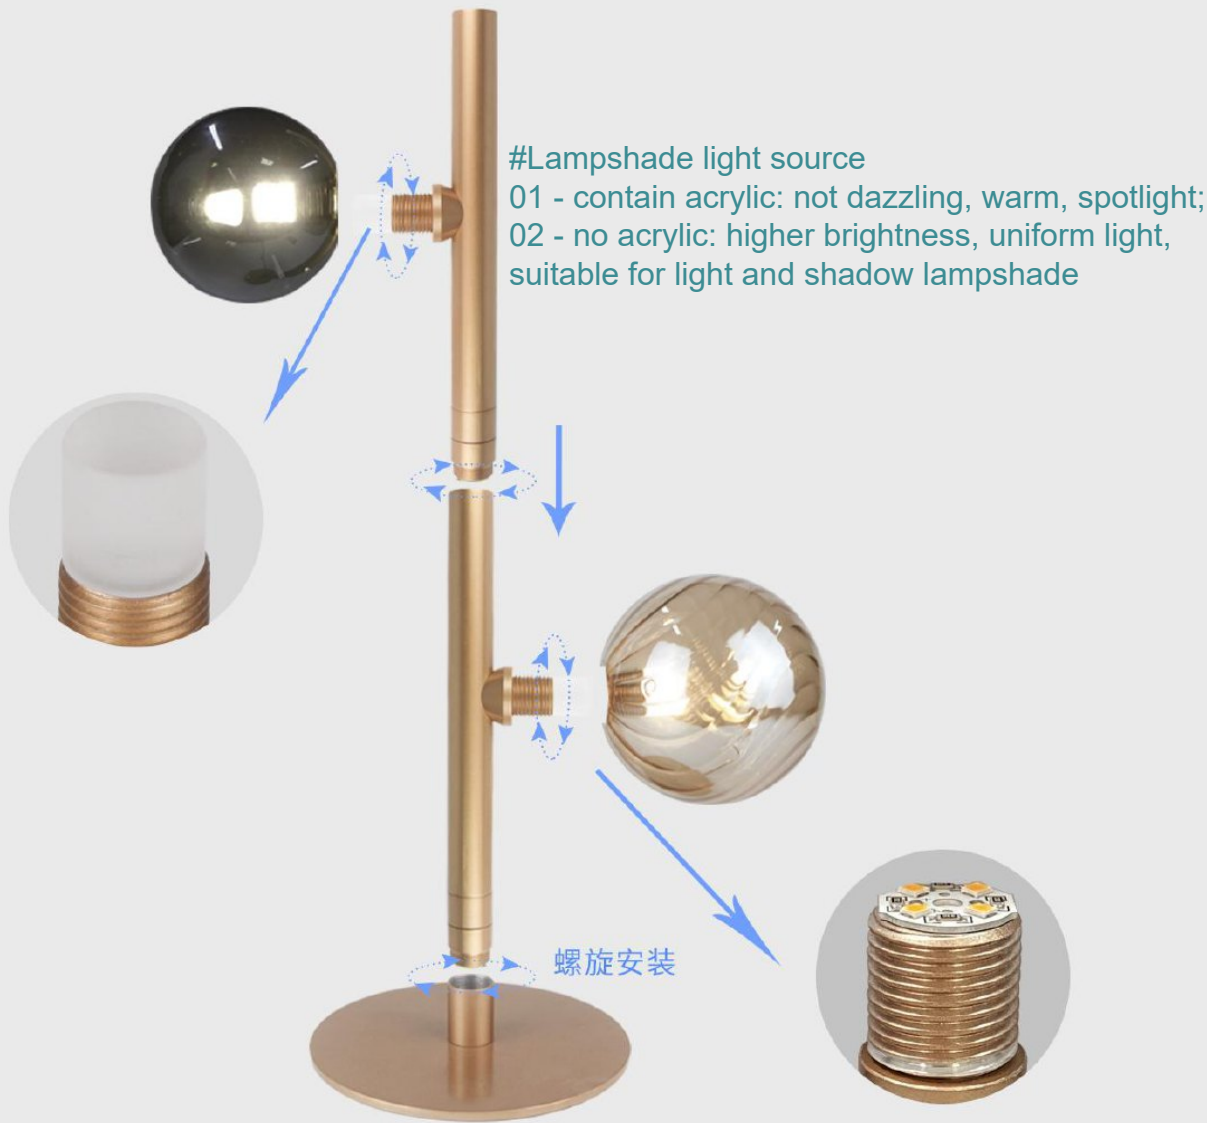

Item: ZS9
Size: 17*3*H21CM
Wattage: 7W
Material:Aluminum + PC