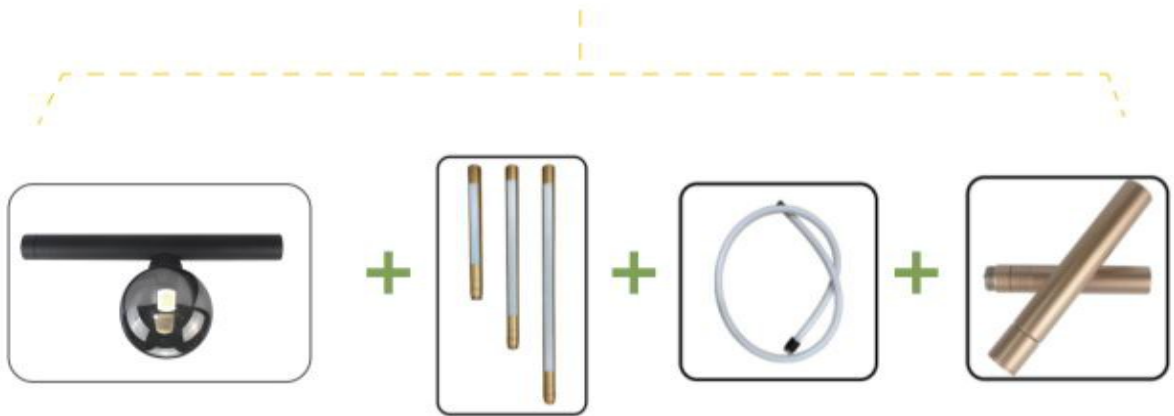

DIY Floor Lamp

Item: DD1-BI (G007) -3-E4-2
Size: H157.5CM
Material: 10.5W
Material: Aluminum +Iron+glass
Voltage: Transfer AC220V to DC24V

Item: DD1-A2C3-1-E1-1-E4-2
Size: H159CM
Wattage: 12W
Material: Aluminum +Iron+Silicon
Voltage: Transfer AC220V to DC24V

Item:DD1-A2-3-E4-2-E2-1
Size: H150CM
Wattage: 9W

Item: DD1-BI(G005)-4-
G15*150-C2-1-E2-1
Size: H141.5CM
Wattage: 36W

Item: DD1-C3-2-E3-
2WI(G011)
Size: H150CM
Wattage: 15.5W

Item: DD1-A2C2-1-
E1-1-E4-2
Size: H149CM
Wattage: 10W

Item: DD1-
BI3(G006+G004
+G031)-1-E4-2
Size: H157.5CM
Wattage: 11W

One lighting module, endless designs.

Table lamp, floor lamp, wall lamp, chandelier, ceiling lamp

Unleash your creativity!

Sincerely hope to hear back from you
and support you better!
Thank you.