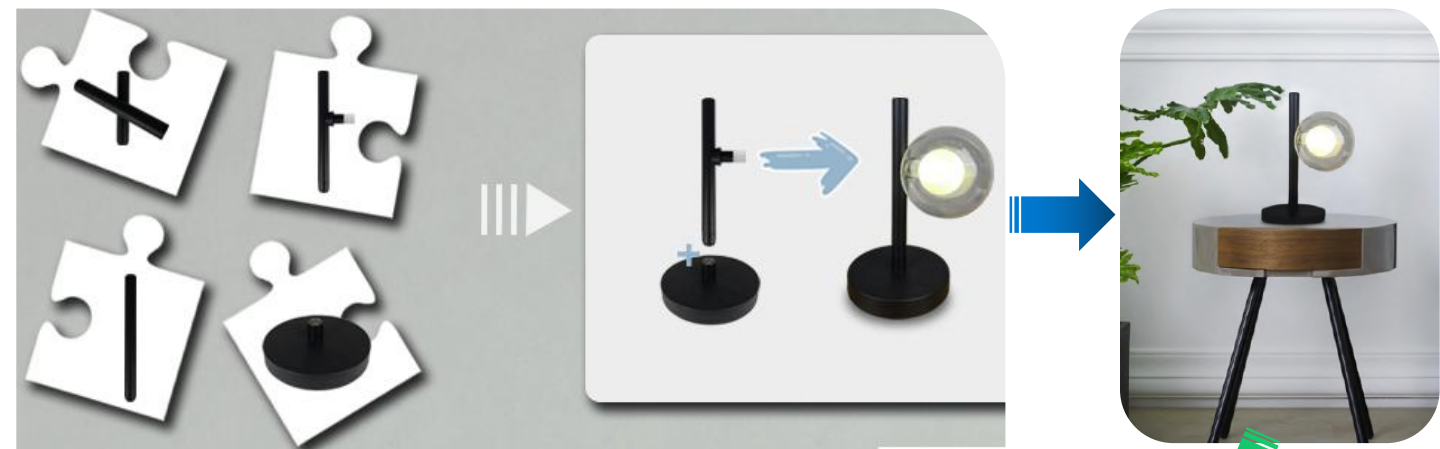

Leaves Led Lighting Technology Co., Ltd

DIY LEGO System (DC24V)

Just like LEGO-lights that you assemble on your own

The lamps come with separate modules –mix and match to create your own design

01. DIY accessories

Description: Spot light
 Item: A
 Size: length with spiral port: 13.5CM
 without spiral port: 13CM
 fixture length: 17.5CM
 maximum length: 18.5CM
 Wattage: 3W
 Material: Aluminum
 CCT.: 3500K

Description: Strip lighting
 Item: C2/C3/C4
 Size: length with spiral port: 23.2cm/33.2cm/43.2cm
 without spiral port: 23cm/33cm/43cm
 Lighting length: 14cm/24cm/34cm
 Wattage: 4W/6W/8W
 Material: Aluminum+silicon
 CCT.: 3000K/4000K/6000K