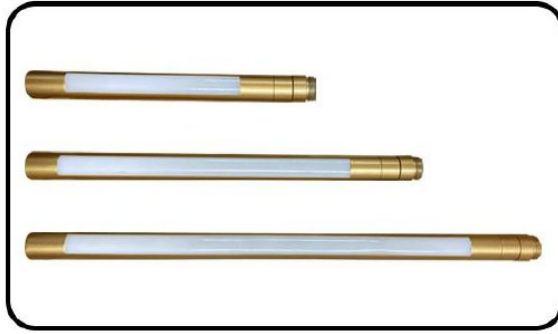

Description: Spot light
 Item: A
 Size: length with spiral port: 13.5CM
 without spiral port: 13CM
 fixture length: 17.5CM
 maximum length: 18.5CM
 Wattage: 3W
 Material: Aluminum
 CCT.: 3500K

Description: Strip lighting
 Item: C2/C3/C4
 Size: length with spiral port: 23.2cm/33.2cm/43.2cm
 without spiral port: 23cm/33cm/43cm
 Lighting length: 14cm/24cm/34cm
 Wattage: 4W/6W/8W
 Material: Aluminum+silicon
 CCT.: 3000K/4000K/6000K

Description: End side spotlight
 Item: H
 Size: $\phi 3 \times 15$ CM
 Wattage: 3W
 Material: Aluminum
 CCT.: 3500K

Description: Silicon tube
 Item: G15*100/G15*150/G15*200
 Size: cap size: 2.3cm
 Tube diameter: 1.5cm
 Length: 100CM/150CM/200CM
 Wattage: 12W/18W/24W
 Material: silicon
 CCT.: 3500K

Description: LED source for glass shape
 (with acrylic)
 Item: B1
 Size: without spiral port: 23CM
 length with spiral port: 23.2cm
 Wattage: 3.5W
 Material: Aluminum+Acrylic
 CCT.: 3000K/4000K/6000K

Description: LED source for glass shape
 (without acrylic)
 Item: B
 Size: without spiral port: 23CM
 length with spiral port: 23.2cm
 Wattage: 4.5W
 Material: Aluminum
 CCT.: 3000K/4000K/6000K

03.Connection accessories

Description: Aluminum straight pipe

Size: Dia 2.3cm

length without spiral port:11.5cm/21.5cm/31.5cm/41.5cm

with spiral port:12cm/22cm/32cm/42cm

Material: Aluminum

Function: used for matching and transition when non light source (the height of lamp body can be increased at will)