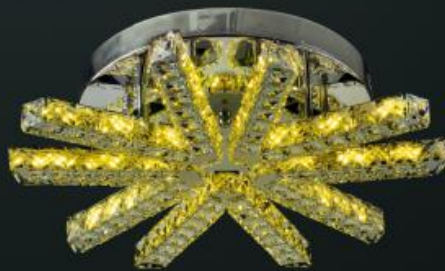

321420-10
Wattage: 33W
Color: Chrome (铬)
Size: L64 × W64 × H16cm

321525-5
Wattage: 26W
Color: Chrome (铬)
Size: L52 × W52 × H12cm