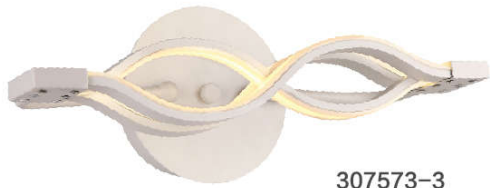

307573-3
Wattage: 18W
Fixture Color: Chrome+Silver
Material: Iron+Aluminum
Lighting Source: LED Strip
Fixture Size(cm): 41*16*18
Packing Size(cm): 47*22*24