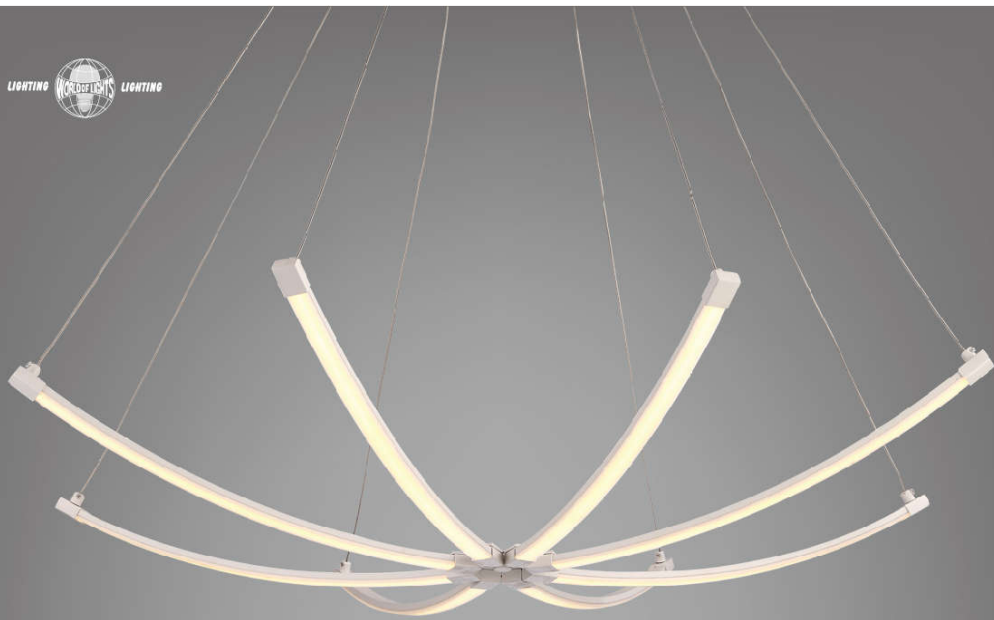

308038-8

308038-8A

302638-8

307583-3

312533-3

312531-1

312532-2

3124

Wattage: 45W
Fixture Color: White
Material: Iron
Lighting Source: LED Strip
Fixture Size(cm): 30*30*100
Packing Size(cm): 36*36*26