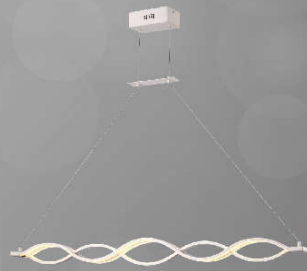

308038-8

308038-8A

302638-8

307583-3

312533-3

312531-1

312532-2

3124

Wattage: 45W
Fixture Color: White
Material: Iron
Lighting Source: LED Strip
Fixture Size(cm): 30*30*100
Packing Size(cm): 36*36*26