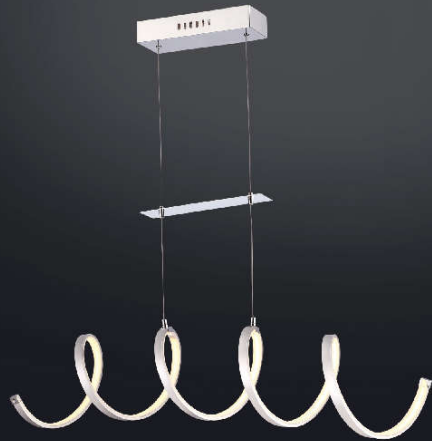

312252-2

312282-2

312381-2

312381-1

311535-5

Wattage: 41W
Fixture Color: Chrome
Material: Iron+Acrylic
Lighting Source: LED Strip
Fixture Size(cm): L56xW56xH34
Packing Size(cm): 62*62*42

311533-3

311571-1

Wattage: 11W
Fixture Color: Chrome
Material: Iron+Acrylic
Lighting Source: LED Strip
Fixture Size(cm): L23xW15xH25
Packing Size(cm): 29*21*31